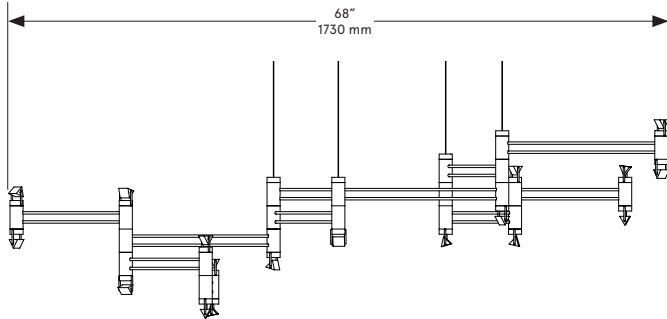

BE C BRITAIN

FRONT

SIDE

PLAN

Aries XI.II (11.2)

Lead Time

14 - 16 weeks

Dimensions

68 inch x 22 inch x 20 inch H
1730 mm x 560 mm x 510 mm H

Weight

8.5 lb / 3.9 kg

LED Illumination

24 VDC LED PCB
0-10V dimming
2700 Kelvin

Electrical

Wattage: 22.4 Watt
Lumens: 2688 Lumens
110 - 240 VAC
277 VAC upon request

Installation - Standard

Locally mounted driver
120V Dimming: C-L (Lutron) switching
240V Dimming: 0-10V wireless (Lutron Pico)
Canopy: 9.25 x 1.6255 inch (235 x 41 mm) round
in matching metal finish

Installation - Alternate

Remotely mounted driver
120V Dimming: C-L (Lutron) switching
240V Dimming: 0-10V hardwired
Canopy: 5 x 0.25 inch (127 x 6 mm) round
in matching metal finish

Please inquire for detailed electrical specs