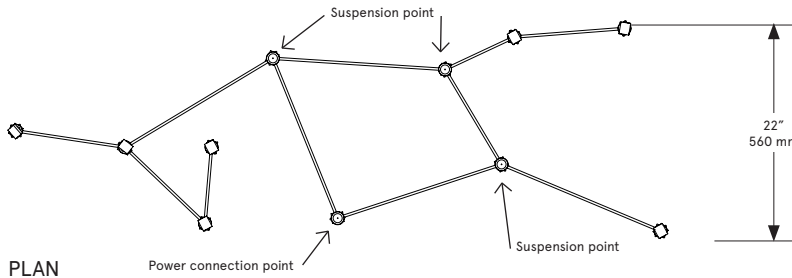

BE C BRITAIN

FRONT

SIDE

PLAN

Aries XI.II (11.2)

Lead Time

14 - 16 weeks

Dimensions

68 inch x 22 inch x 20 inch H
1730 mm x 560 mm x 510 mm H

Weight

8.5 lb / 3.9 kg

LED Illumination

24 VDC LED PCB
0-10V dimming
2700 Kelvin

Electrical

Wattage: 22.4 Watt
Lumens: 2688 Lumens
110 - 240 VAC
277 VAC upon request

Installation - Standard

Locally mounted driver
120V Dimming: C-L (Lutron) switching
240V Dimming: 0-10V wireless (Lutron Pico)
Canopy: 9.25 x 1.6255 inch (235 x 41 mm) round
in matching metal finish

Installation - Alternate