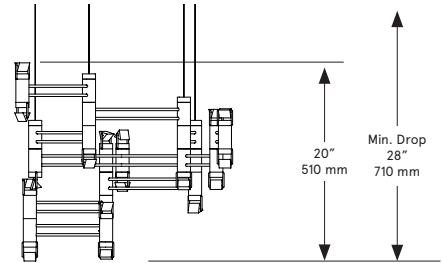

BE C BRITAIN

FRONT

SIDE

PLAN

Aries XI.II (11.2)

Lead Time

14 - 16 weeks

Dimensions

68 inch x 22 inch x 20 inch H
1730 mm x 560 mm x 510 mm H

Weight

8.5 lb / 3.9 kg

LED Illumination

24 VDC LED PCB
0-10V dimming
2700 Kelvin

Electrical

Wattage: 22.4 Watt
Lumens: 2688 Lumens
110 - 240 VAC
277 VAC upon request

Installation - Standard

Locally mounted driver
120V Dimming: C-L (Lutron) switching
240V Dimming: 0-10V wireless (Lutron Pico)
Canopy: 9.25 x 1.6255 inch (235 x 41 mm) round
in matching metal finish

Installation - Alternate

Remotely mounted driver
120V Dimming: C-L (Lutron) switching
240V Dimming: 0-10V hardwired
Canopy: 5 x 0.25 inch (127 x 6 mm) round
in matching metal finish

Please inquire for detailed electrical specs